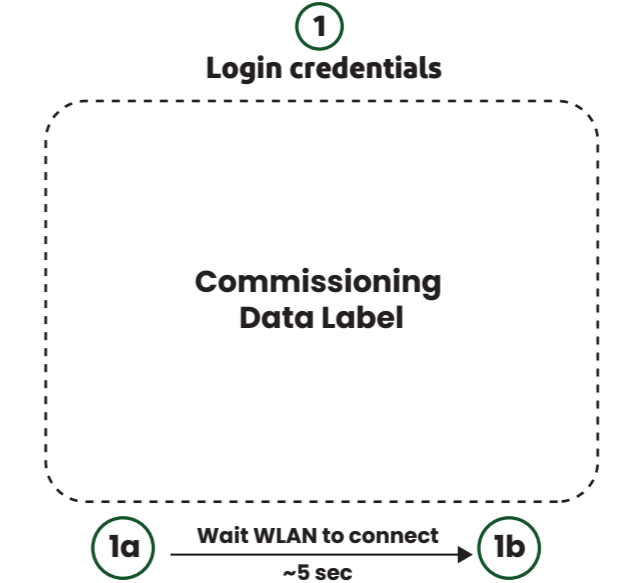

HOW TO USE: SOCKET

HOW TO USE: CABLE

Start Charging

Start Charging

Stop Charging

Stop Charging

www.reno.energy

6949-2400-3602