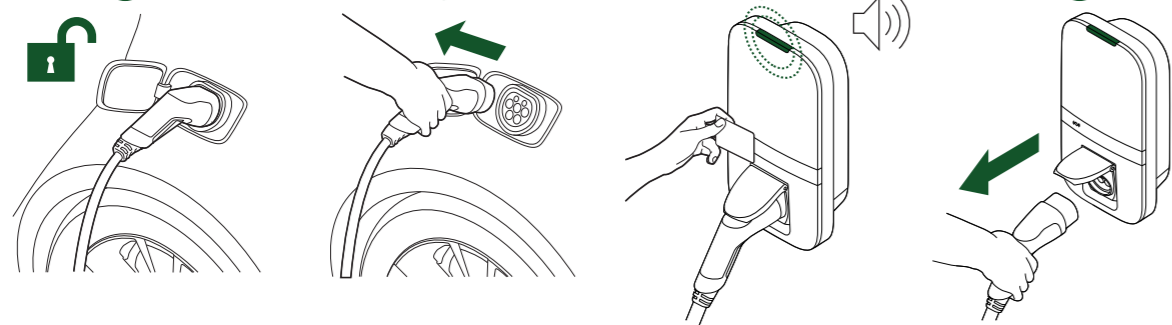

HOW TO USE: SOCKET

HOW TO USE: CABLE

Start Charging

Start Charging

Stop Charging

Stop Charging

www.reno.energy

6949-2400-3602